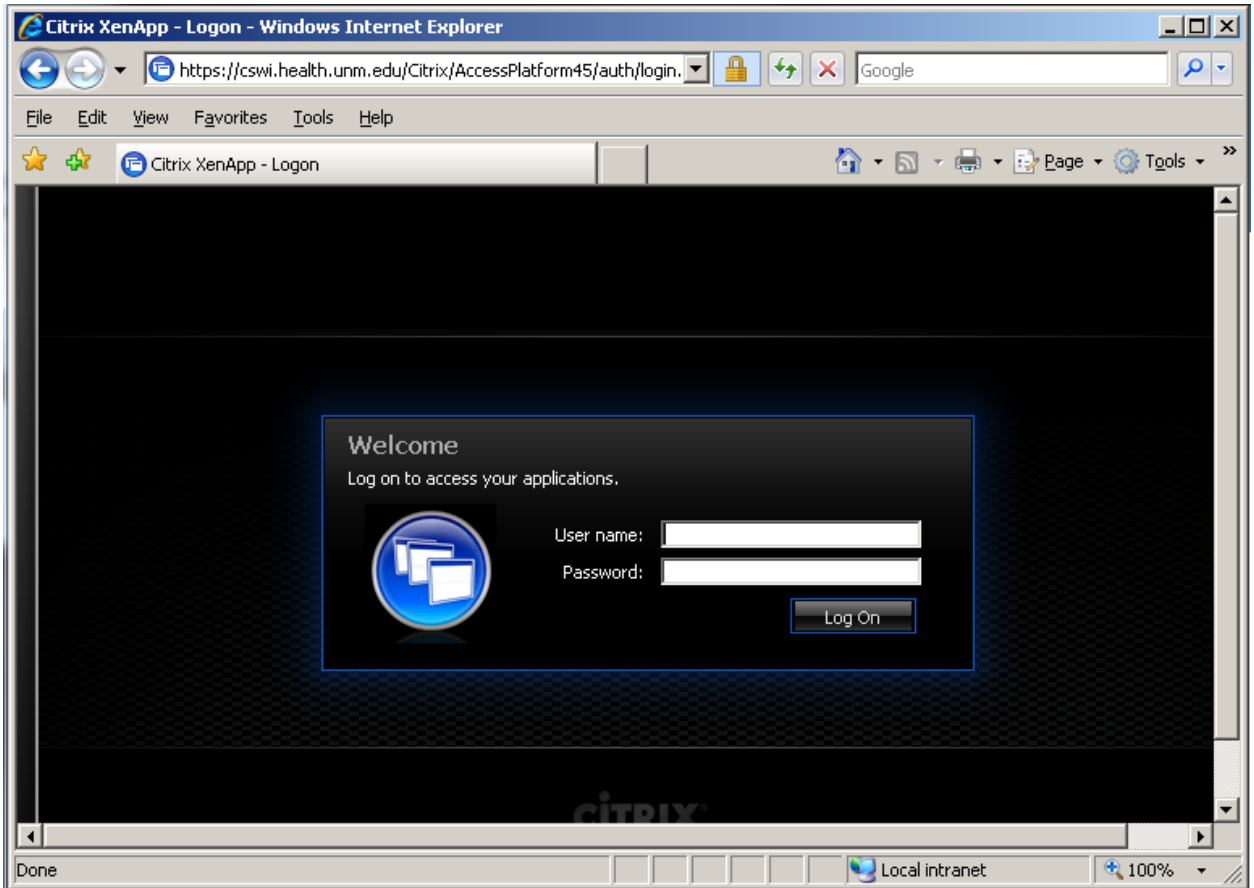

Access Learning Central from a Winterm:

1. After opening the HNA Desktop folder, double click UNMH Citrix Applications.

2. Log into Citrix using your HSC Net Id (aka Novell)

3. Locate and click the link: Learning Central – WINTERM ACCESS ONLY

4. Learning Central login page opens. Log into Learning Central as usual.